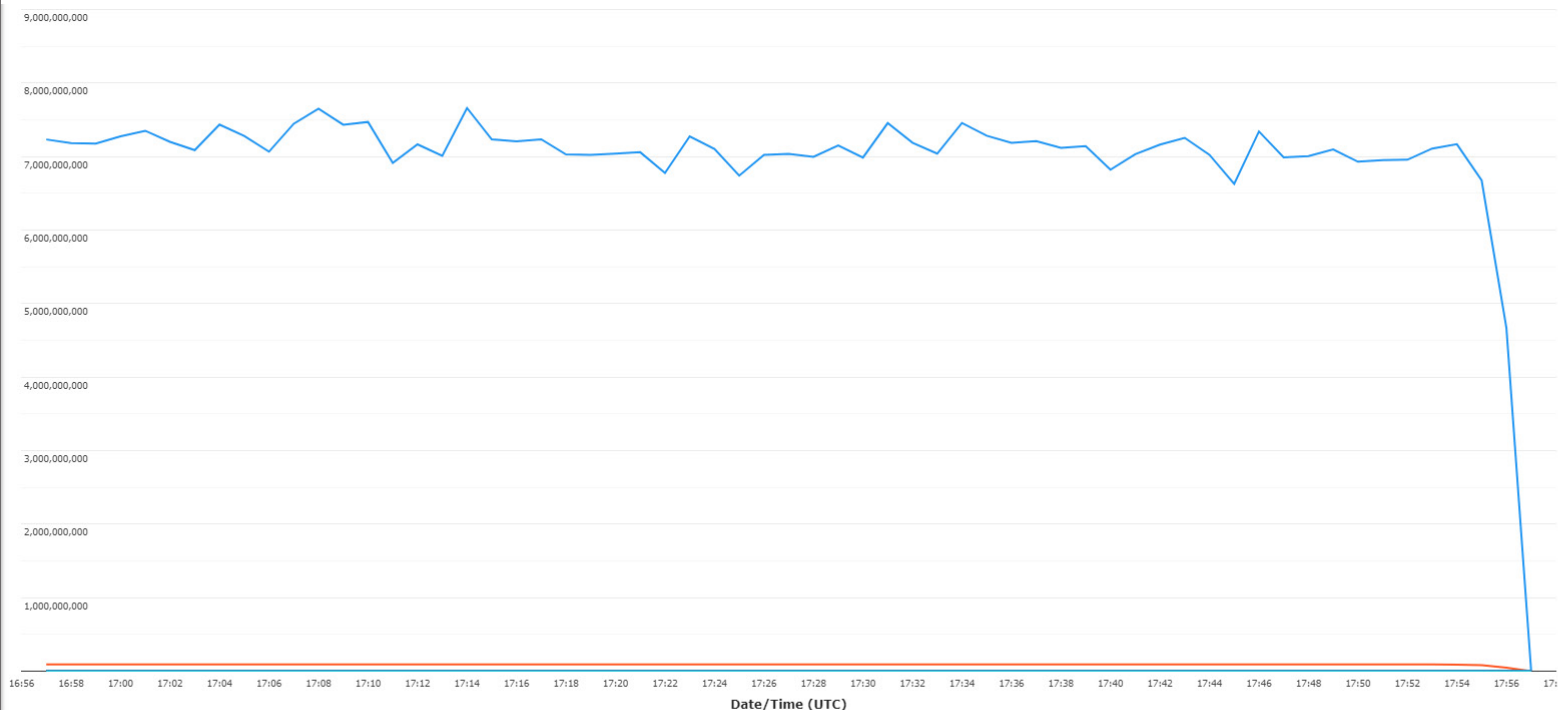

# X1 Telemetry Additions Wireframes

Client: **All**

Auto-Refresh

Reset

Connected Devices - Realtime

Connected States - Realtime

Time Frame (UTC): Last Hour

Granularity: 1 Minute

**Chart Controls** [Select All](#)

Merge

Sort: **Alphabetically**

Y-Axis Scale:  
 Linear  Logarithmic

Y-Axis Numeric Type:  
 Absolute  Percentage

Chart Type:  
 Line  Area  Bar

**Connected Devices**  
avg: 29,546,293.35