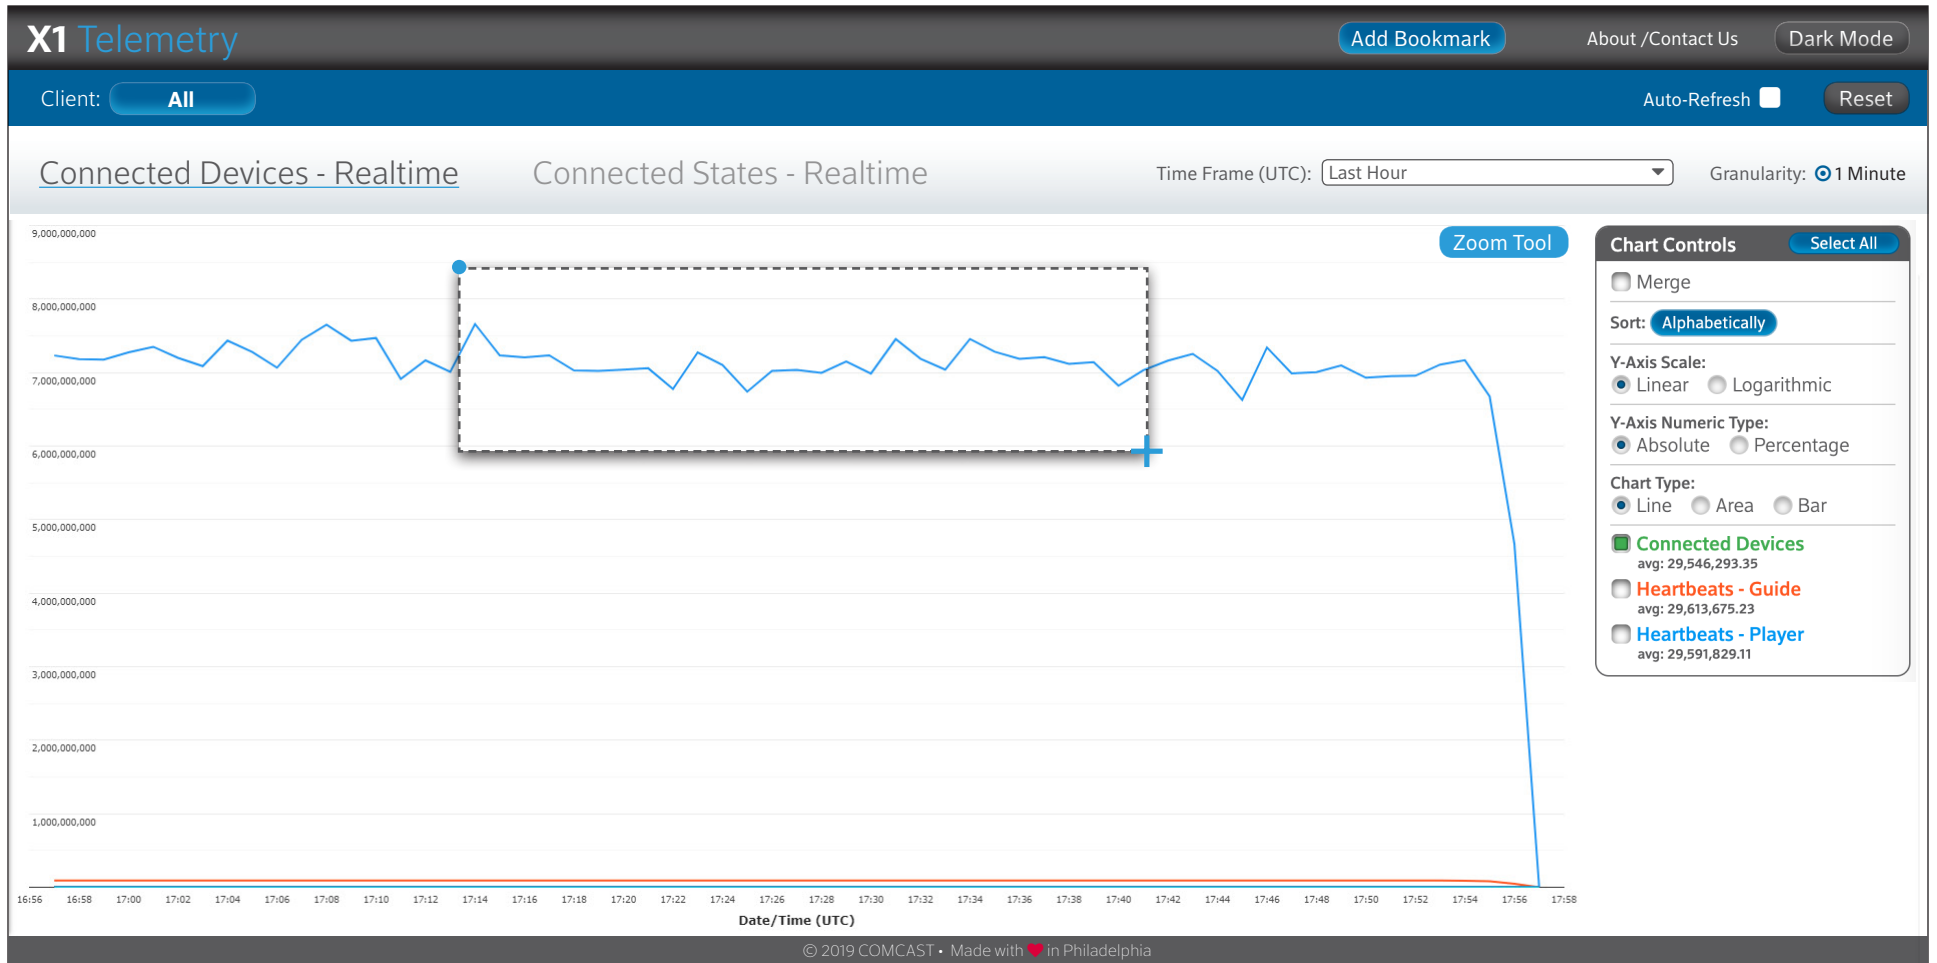

# Chart Zoom Tool

# Chart Zoom Tool Activated

Chart Zoom Tool Button After Zooming (chart zoomed state not shown)